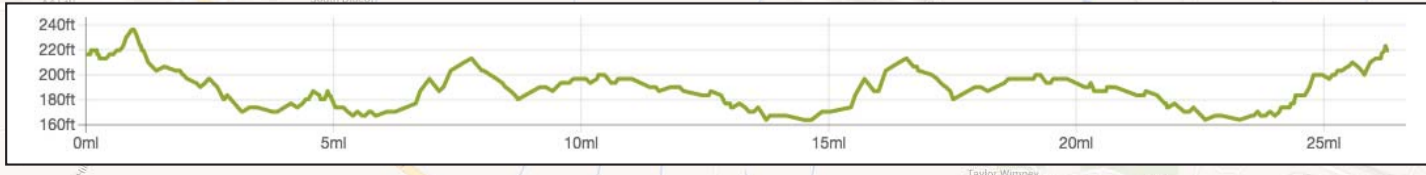

2017 ABINGDON MARATHON SPECTATOR MAP

TILSLEY PARK STADIUM

TOWN CENTRE MARKET SQUARE

MILTON PARK

COURSE PROFILE

Mile Markers